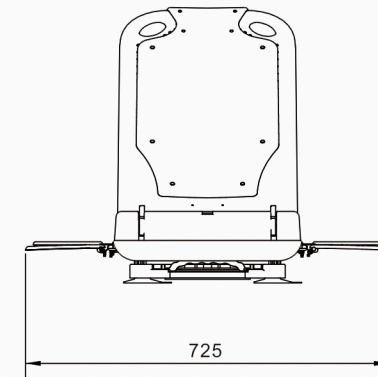

JC35M3

FEATURES

- Less weight of 10kg with packing
- Powerful battery can support operating times up to 10 cycles
- Can recline to 45° for comfort

Charger

Handset

● DIMENSIONS

● SPECIFICATIONS

| | | |
|----------------------------|-------|----------------|
| Input voltage | (VDC) | 14.8 |
| Max load | (N) | 1400 |
| Speed at Full Load | (mm) | 5(under 140kg) |
| Height of Lowest position | (mm) | 80 |
| Height of Highest position | (mm) | 487 |
| IP Grade | | IP66 |
| Voltage of the charger | (VAC) | 110-240 |