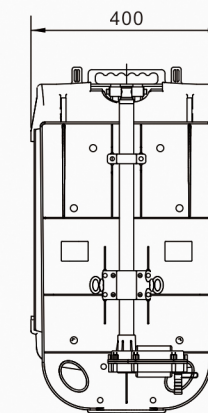

JC35M3

FEATURES

- Less weight of 10kg with packing
- Powerful battery can support operating times up to 10 cycles
- Can recline to 45° for comfort

Charger

Handset

● DIMENSIONS

● SPECIFICATIONS

| | | |
|----------------------------|-------|----------------|
| Input voltage | (VDC) | 14.8 |
| Max load | (N) | 1400 |
| Speed at Full Load | (mm) | 5(under 140kg) |
| Height of Lowest position | (mm) | 80 |
| Height of Highest position | (mm) | 487 |
| IP Grade | | IP66 |
| Voltage of the charger | (VAC) | 110-240 |