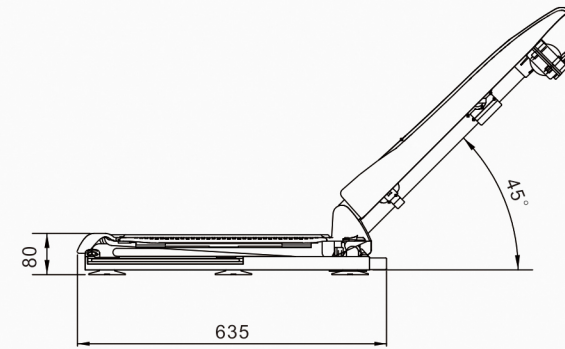

JC35M3

FEATURES

- Less weight of 10kg with packing
- Powerful battery can support operating times up to 10 cycles
- Can recline to 45° for comfort

Charger

Handset

● DIMENSIONS

● SPECIFICATIONS

| | | |
|----------------------------|-------|----------------|
| Input voltage | (VDC) | 14.8 |
| Max load | (N) | 1400 |
| Speed at Full Load | (mm) | 5(under 140kg) |
| Height of Lowest position | (mm) | 80 |
| Height of Highest position | (mm) | 487 |
| IP Grade | | IP66 |
| Voltage of the charger | (VAC) | 110-240 |