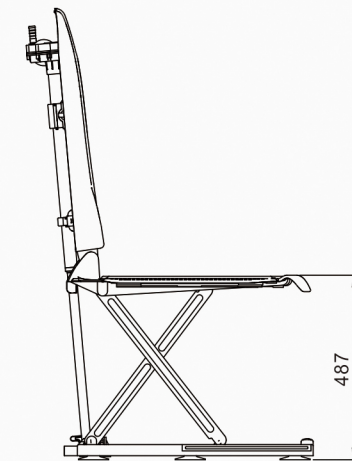

JC35M3

FEATURES

- Less weight of 10kg with packing
- Powerful battery can support operating times up to 10 cycles
- Can recline to 45° for comfort

Charger

Handset

● DIMENSIONS

● SPECIFICATIONS

| | | |
|----------------------------|-------|----------------|
| Input voltage | (VDC) | 14.8 |
| Max load | (N) | 1400 |
| Speed at Full Load | (mm) | 5(under 140kg) |
| Height of Lowest position | (mm) | 80 |
| Height of Highest position | (mm) | 487 |
| IP Grade | | IP66 |
| Voltage of the charger | (VAC) | 110-240 |